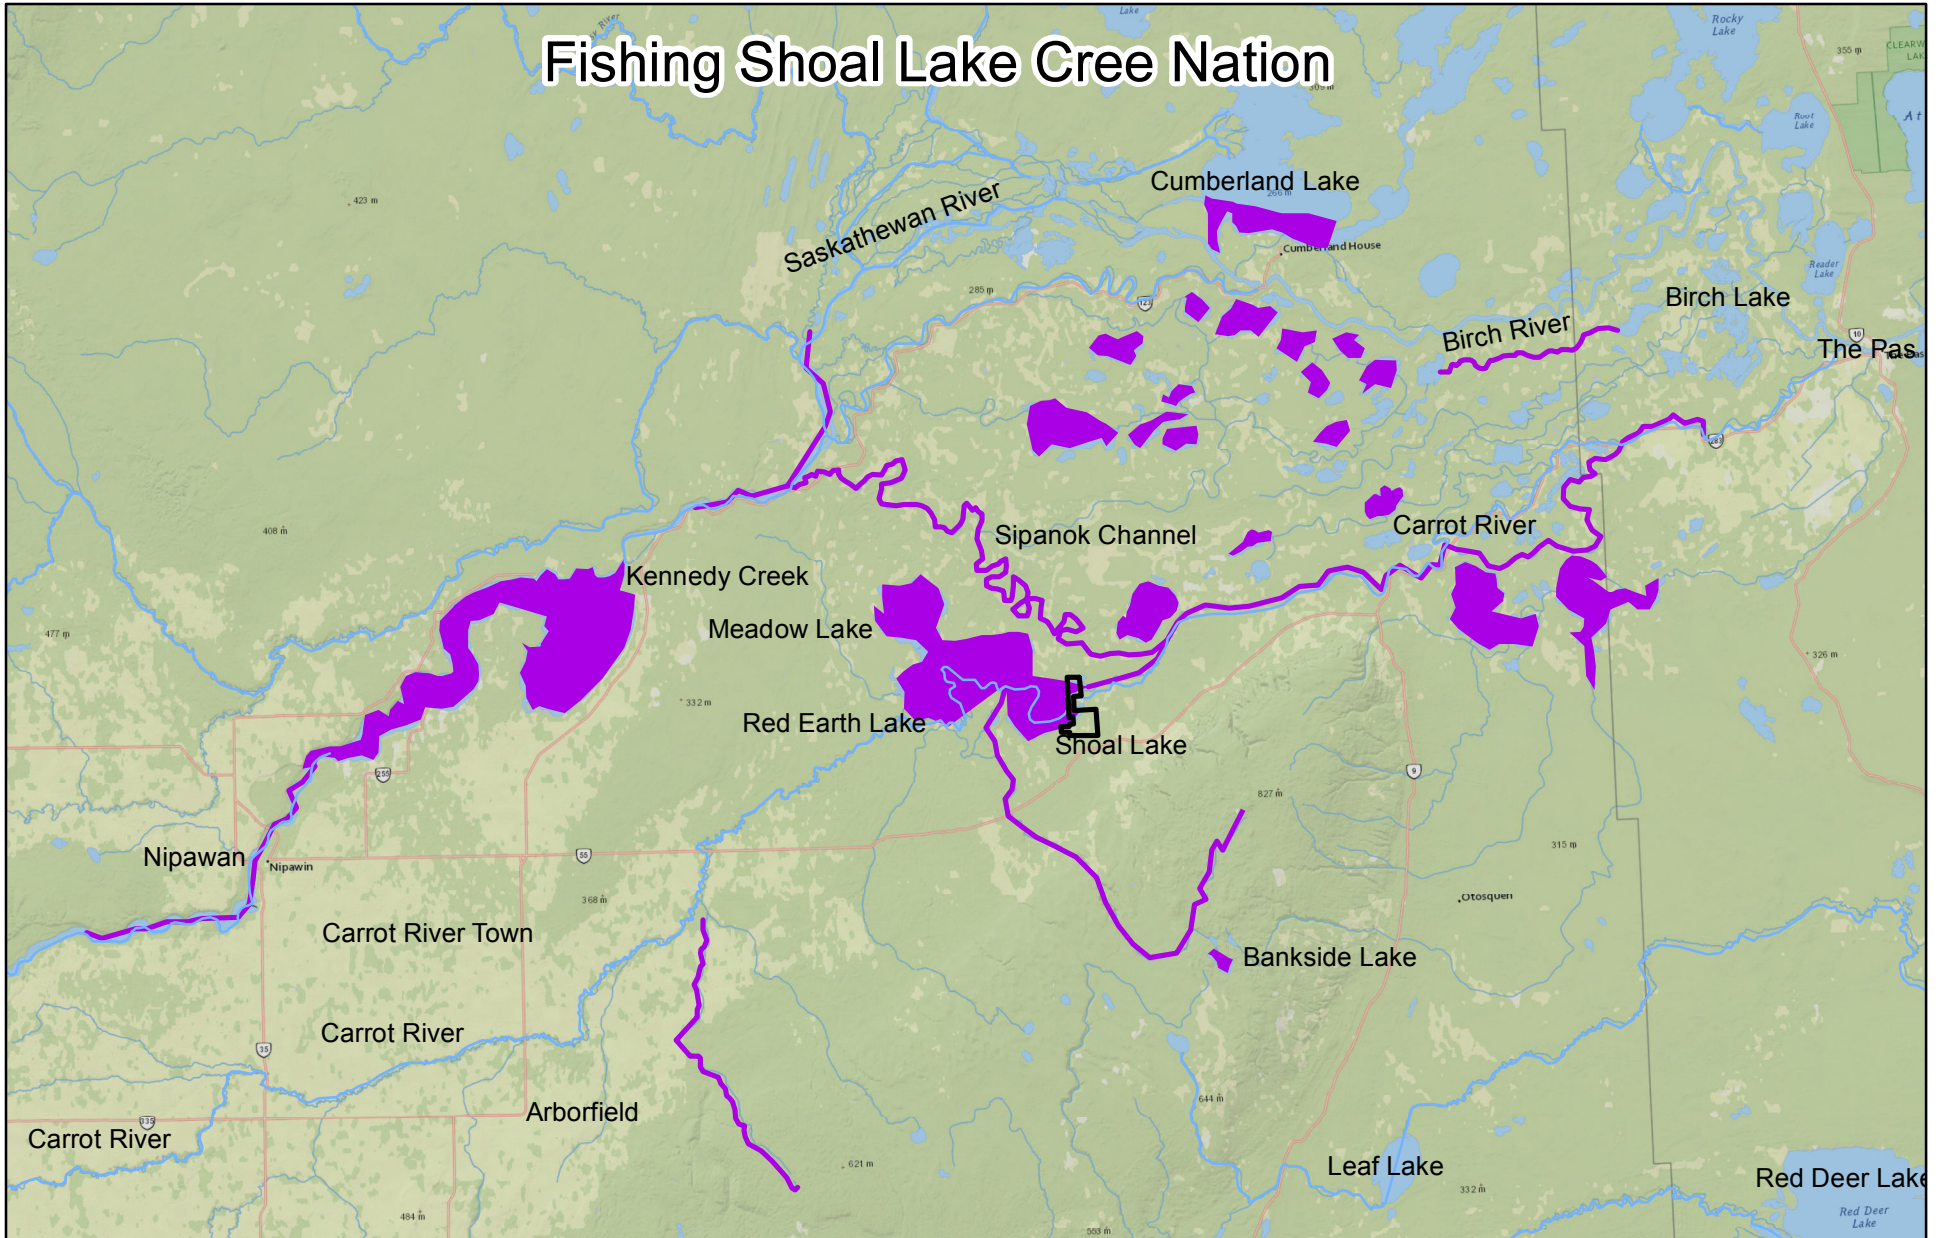

Fishing Shoal Lake Cree Nation

Shoal_Lakes_Fishing_Map_Oct21.mxd

Source: Esri, Geogratis, Natural Resources Canada

 Shoal Lakes

 Fishing

NAD 1983 UTM Zone13N
Projection: Transverse Mercator
Scale - 1:850,000
Cartography: Fred Taylor